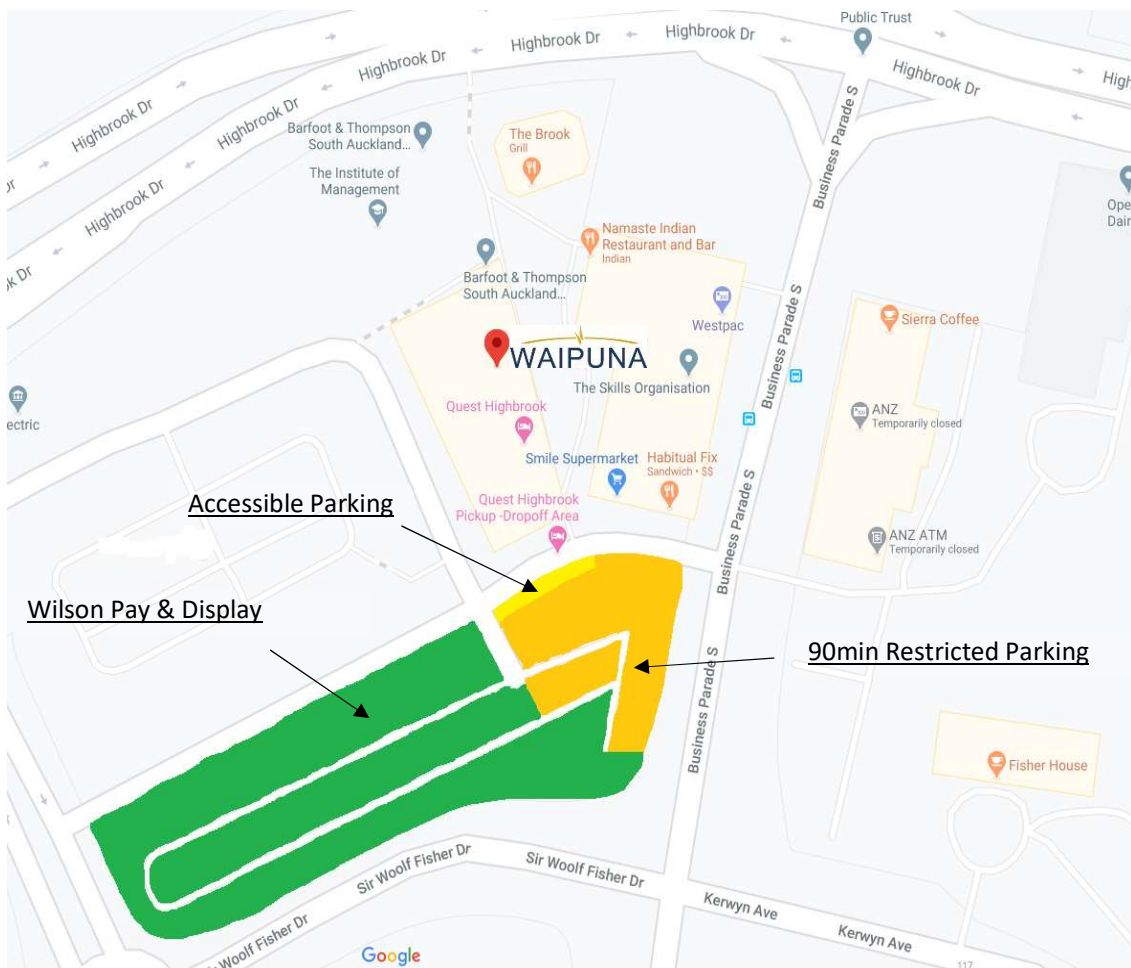

WAIPUNA CONFERENCE SUITES HIGHBROOK

Parking Information

Various parking options are available in and around the Highbrook Business Park. The best option for all day delegate parking is in the Wilson Pay & Display parking lot located at the top of the Town Centre (area shown in green below).

Please be advised that the complimentary parking in the lot nearest the Town Centre (area shown in yellow) is times and is monitored regularly throughout the day. Waipuna Conference Suites cannot be held responsible for any fine or repercussions from delegates parking in time allocated parking bays and any matters of concern should be directed to Wilson Car Parking.

Parking is charged at \$1 per hour with a maximum of \$5 per day, or \$4 per day if using the Park Mate app. Machines are located in all parking areas accept credit card or EFTPOS card payments. If receipts are required, the Park Mate app is the easiest and most convenient way to pay for parking.

Instructions on how best to utilise this app can be found at www.parkmate.co.nz/how-it-works

A map of the area outlining parking areas for your convenience:

To find us on Google Maps, enter – Highbrook Conference Suites by Waipuna in the search field